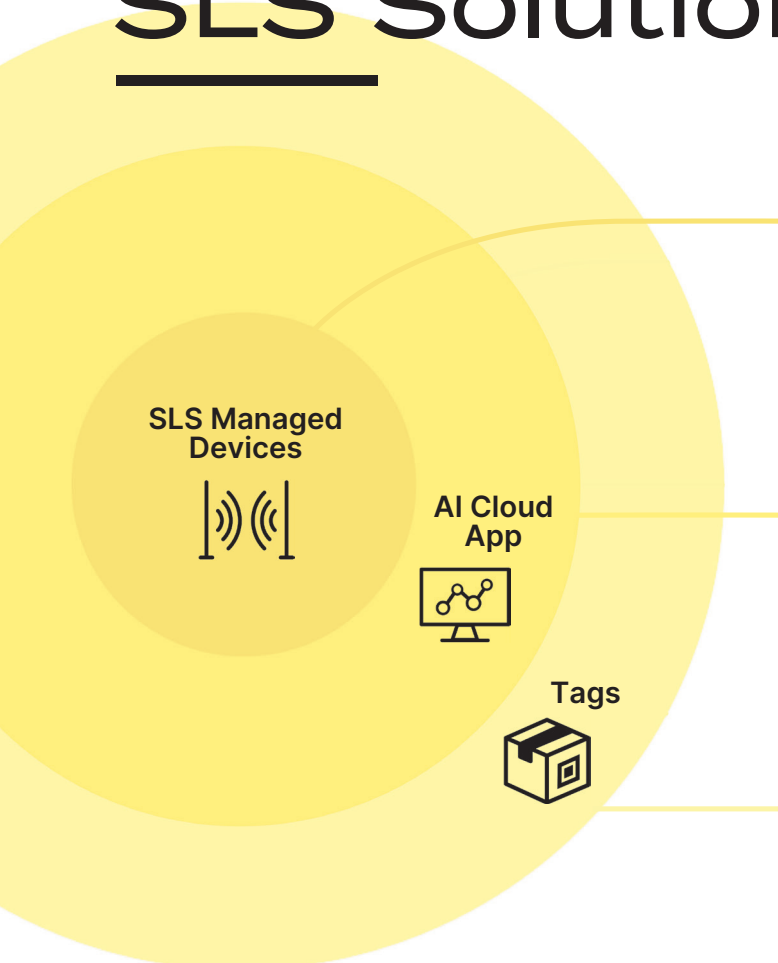

#### Warehousing & Distribution

- A. Receiving Verification**  
Product added to DC Inventory
- B. Inventory Management**  
Automated cycle counting & Inventory visibility
- C. Pallet Verification**  
Verify pick accuracy and aggregation of the pallet
- D. Shipment Verification**  
Verify the pallet is on the proper shipment to the correct store

#### Retail Store

- A. Receiving Verification**  
Receipt of delivery to the store
- B. Inventory Management**  
Cycle counting of on-hand inventory to the store
- C. Point of Sale**  
Automated checkout at POS

## Automate with Accuracy

SLS Managed devices feature patented technology to precisely manage read zones, delivering best-in-class RFID accuracy.

## Realtime Actionable Insights

SLS View provides actionable insights for operators and managers, enabling end-to-end Supply Chain Visibility.